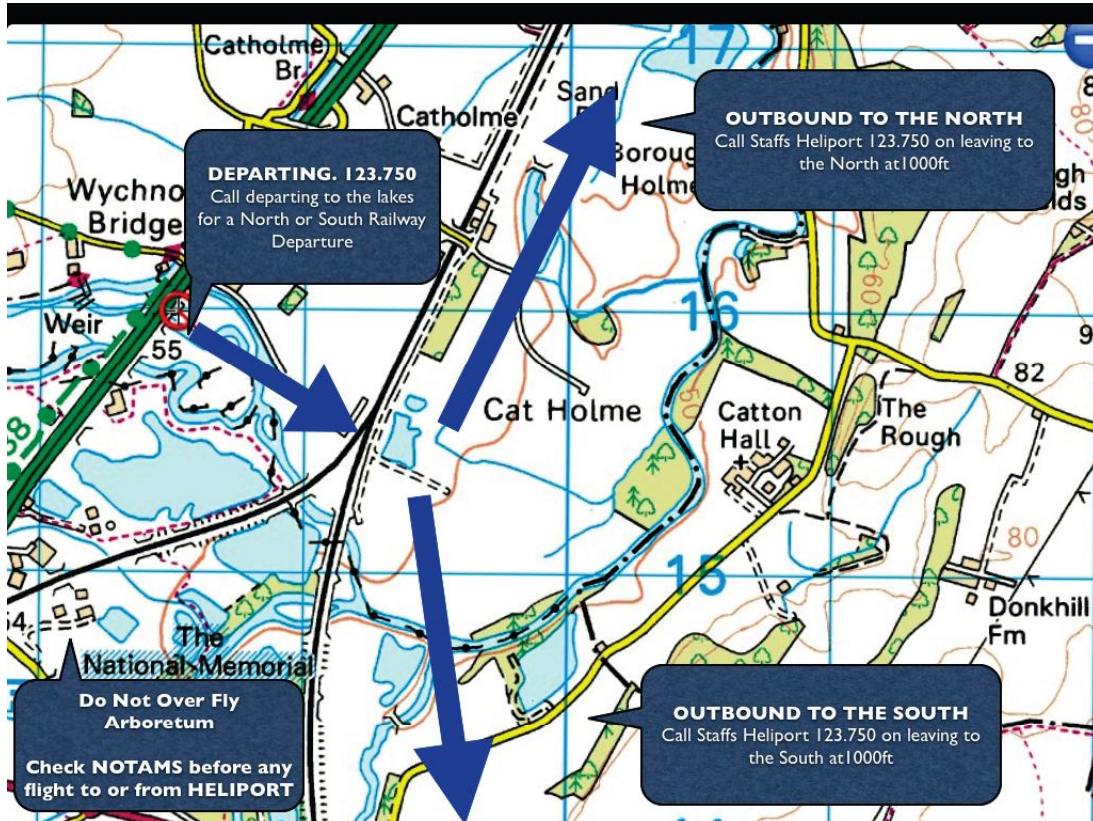

DEPARTURE AND ARRIVAL INFORMATION FOR STAFFORDSHIRE HELIPORT ON 123.750

DEPARTING INFO: UNDER NO CIRCUMSTANCES SHOULD PILOTS FLY OVER THE A38 below 500ft
Call lifting from the Helipad and departing to the lakes with a left or right turn to the North or South and climbing to 1000ft QFE
KEEP EAST OF THE RAILWAY TRACK

ARRIVAL INFO: UNDER NO CIRCUMSTANCES SHOULD PILOTS FLY OVER THE A38 below 500ft
Call inbound from the North or South Railway arrival at 600ft QFE **KEEP EAST OF THE RAILWAY TRACK**
Then call Finals from the lakes to the H